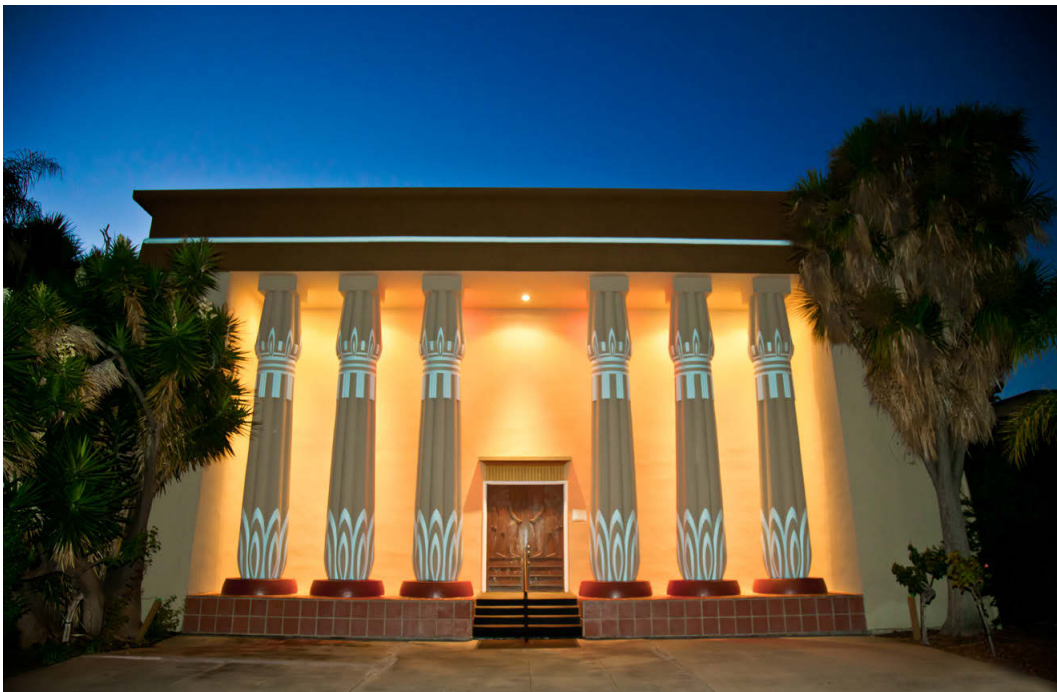

AMORC

AROUND THE WORLD

The purpose of the Rosicrucian Order, AMORC is to perpetuate the Rosicrucian teachings and to contribute to the evolution of human consciousness. Grand Lodges and Administrative Centers have been established around the world to serve this purpose and to support Rosicrucian members in their studies in every country where people are free to practice the spiritual tradition of their choice.

Thanks to the vision of Imperators Ralph M. Lewis and Christian Bernard, today there are thirteen Grand Lodges and five Administration Centers around the world. Here are photographs of some of them. For more information about AMORC's worldwide activities, visit www.amorc.org.